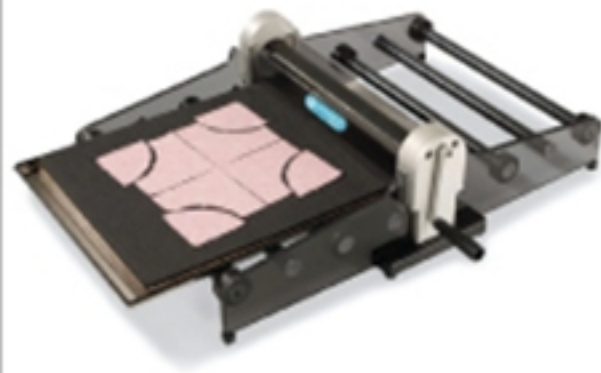

Find out which  
AccuQuilt system  
is right for you.

**GO! Baby Fabric Cutter**

**GO! Fabric Cutter**

**Studio Fabric Cutter**

<b>Suited for</b>	Occasional or beginning quilters and fabric crafters	Everyday quilters	Quilt retailers and avid home quilters
<b>Included with cutter</b>	No additional items included with cutter	Die with 3 classic shapes, cutting mat, die pick	Studio die tray, nine sheets of cutting plastic, die pick
<b>Layers of fabric that can be cut at one time</b>	Up to 6	Up to 6	Up to 10
<b>Compatible Dies</b>	6" x 6", 5" x 10", 6" x 12", and 6" x 24" GO! dies (65 currently)	All GO! dies (101 currently)	All Studio dies (over 350 currently)
<b>Size</b>	12"W x 4½"D x 8¼"H (folded); 17¾" platform	17"W x 5"D x 15"H (folded); 30" platform	24¾"W x 30¼"D x 8¼"H
<b>Weight</b>	8 lbs.	15 lbs.	34 lbs.
<b>Portability</b>	Folds up easily for storage and easy to take anywhere	Folds up easily for storage and easy to take anywhere	Does not fold up, needs dedicated space, not easy to transport
<b>FUN FACTOR 😊</b>	*****	*****	*****